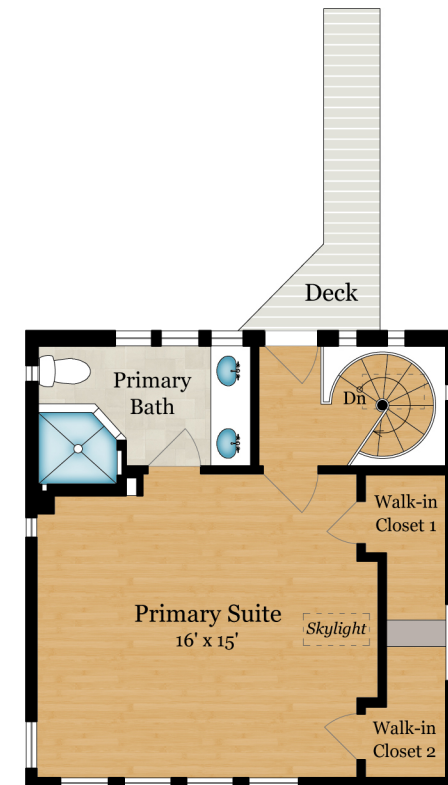

# 575 MARIN AVENUE

MILL VALLEY, CA 94941

**MAIN LEVEL**  
1,410 SQ FT

**UPPER LEVEL**  
430 SQ FT

Estimated Total Finished  
Square Footage: 1,840 SQ FT

Above-Grade: 1,840 SQ FT Below-Grade: N/A  
Calculated per ANSI Standard Z765-2003.